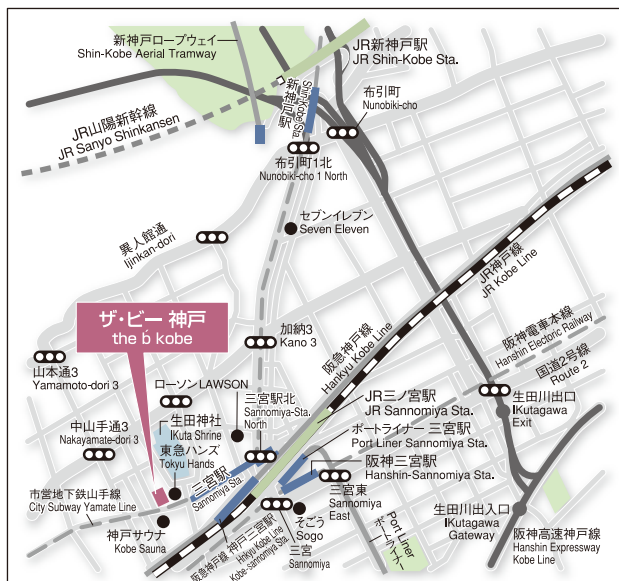

the b kobe

the b kobe
ザ・ビー 神戸

■ Location 所在地

2-11-5 Shimoyamate-dori, Chuo-ku, Kobe, Hyogo 650-0011 Japan
〒650-0011 兵庫県神戸市中央区下山手通2-11-5
Tel: 078-333-4880 Fax: 078-333-4876
E-mail: theb-kobe@ishinhotels.com
www.theb-hotels.com/the-b-kobe/jp
GDS Code
Amadeus:IM UKBTBK Galileo:IM 4298 Sabre:IM 82014 Worldspan:IM UKBBK

■ Hotel Description ホテル概要

the b Kobe is located in the city center of Kobe, just one minute away from Sannomiya Subway Station, and only 10 minutes from Shinkansen Shin-Kobe station. It is perfectly situated for all that Kobe has to offer in conventions, business and leisure. It is an oasis of calm in the excitement that is Kobe city, making it perfect for the business or leisure traveler. The 'b' concept provides good breakfast, comfortable bed, balance in your life and an ideal location for your business requirements.

JR「三ノ宮」、阪急「神戸三宮」、阪神「三宮」より徒歩3分、地下鉄「三宮」駅から徒歩1分という、神戸の交通の中心に位置しています。神戸北野異人館や南京町へは地下鉄で1本。神戸新交通ポートアイランド線により、国際会議場や国際展示場への移動も便利です。女性お1人様でも安心して宿泊いただけるデザイナーズホテルとして、ご好評いただいております。

■ Directions 交通

By Car
8 minutes from Shinkobe Station (Shinkansen)
15 minutes from Kobe Airport

■ Local Area Attractions 周辺施設

The Former Foreign Settlement of Kobe, Ikuta Shrine,
Kobe City Museum, Hyogo Prefectural Museum of Art,
Kobe Chinatown, Kobe Kachoan, Hakutsuru Sake Brewery Museum,
Kobe International Airport